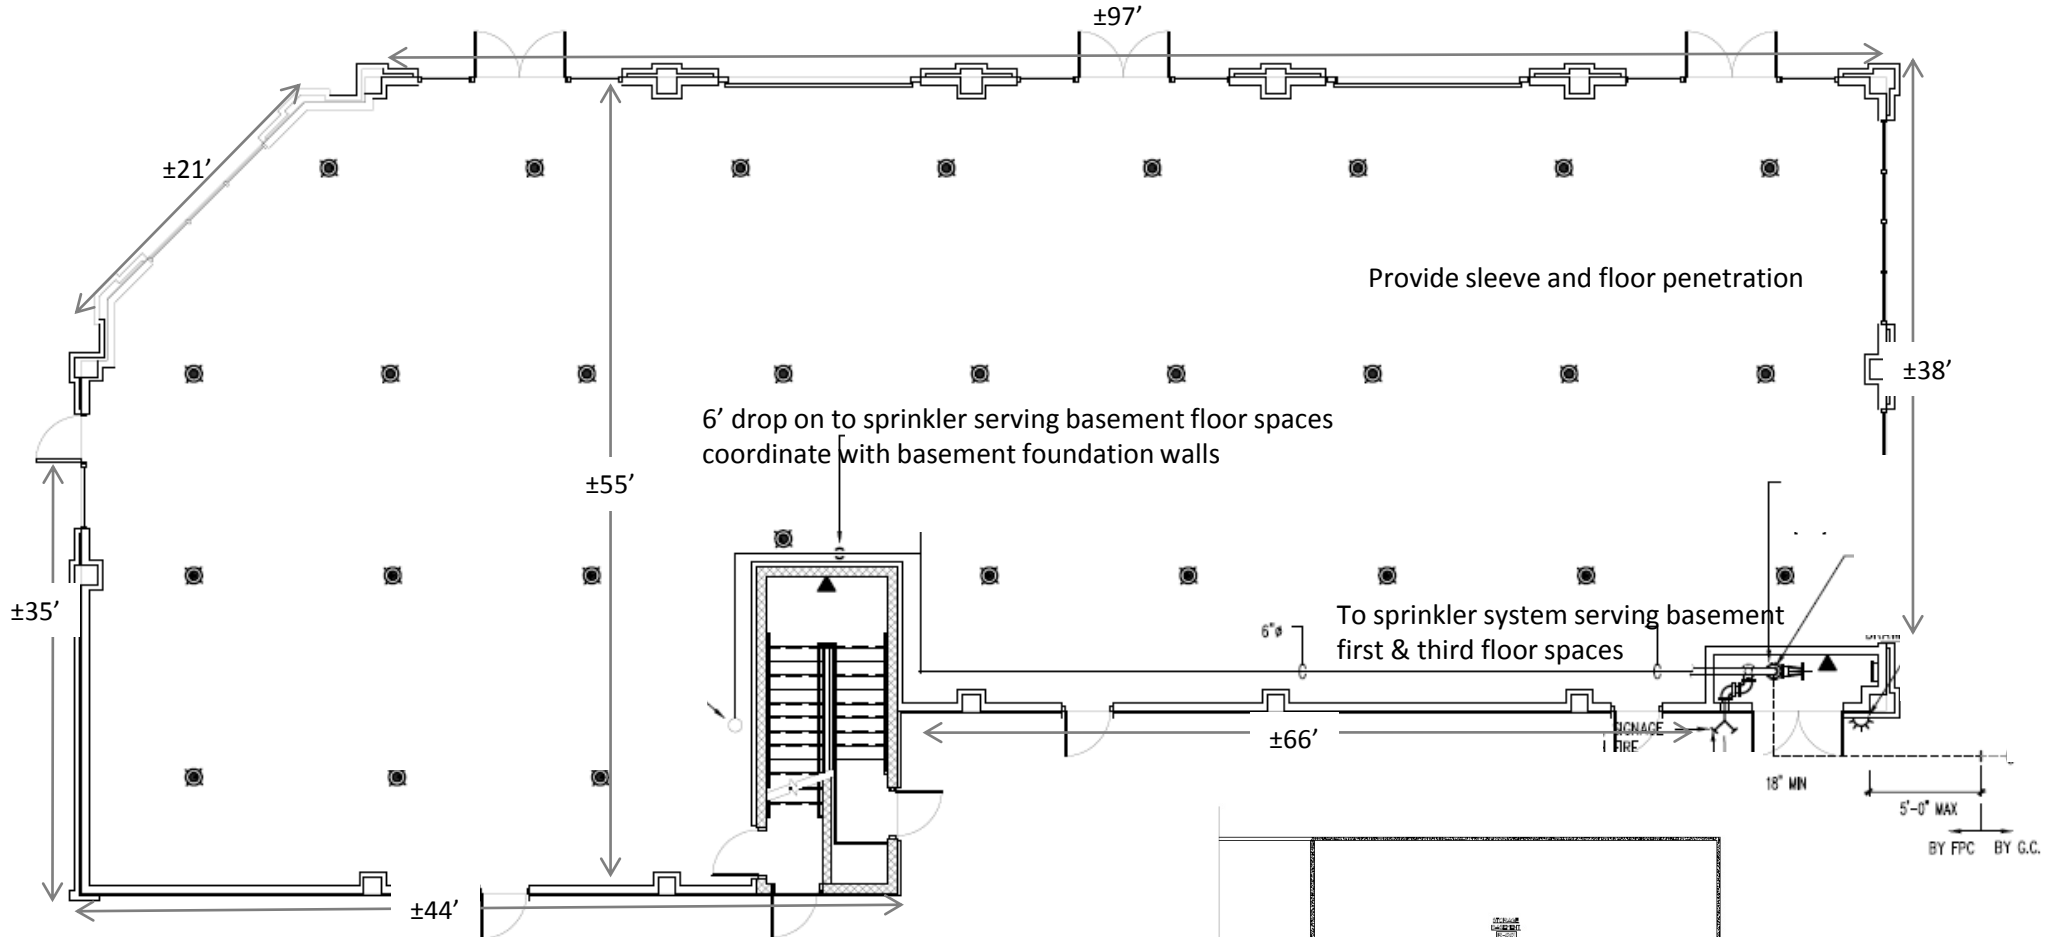

SHOPS AT WOODMONT METRO, METUCHEN – FREE-STANDING RETAIL BUILDING
 GROUND LEVEL

21'.8" ceiling height from floor to bottom of deck