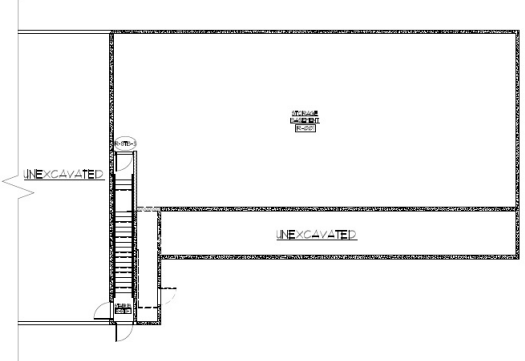

SHOPS AT WOODMONT METRO, METUCHEN – FREE-STANDING RETAIL BUILDING
 GROUND LEVEL

21'.8" ceiling height from floor to bottom of deck